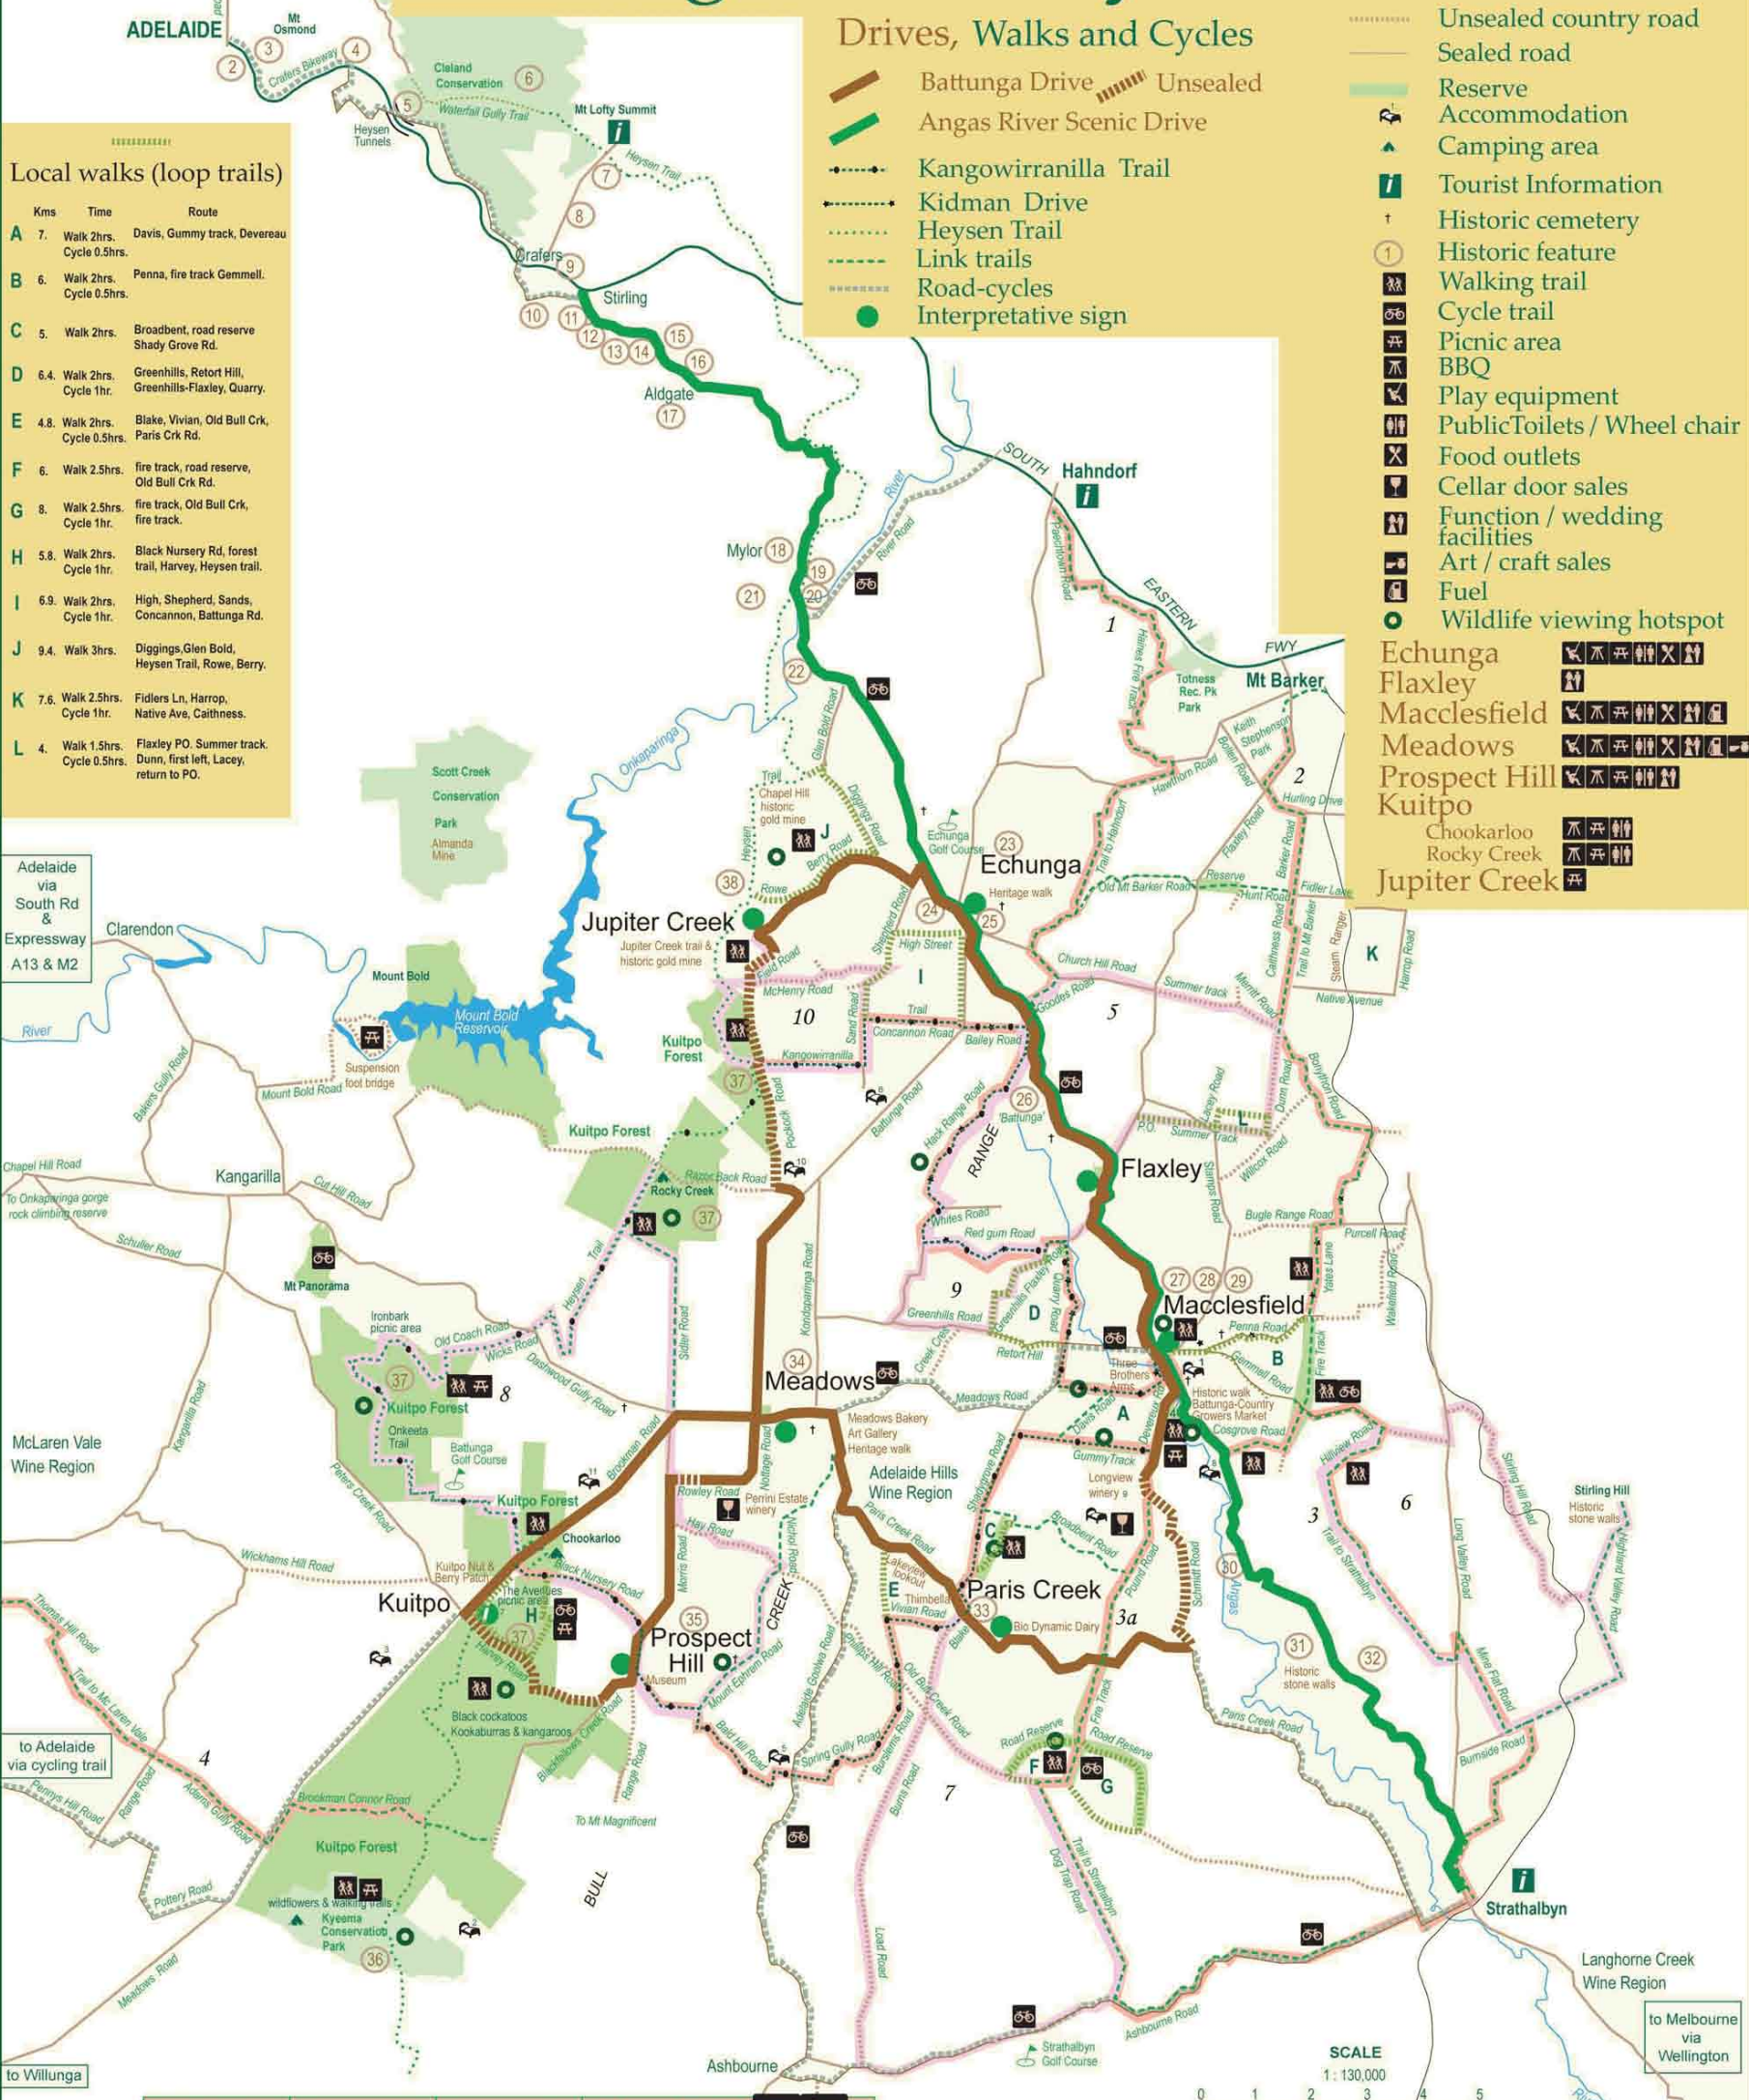

Drives, Walks and Cycles

- Battunga Drive
- Angas River Scenic Drive
- Kangowirranilla Trail
- Kidman Drive
- Heysen Trail
- Link trails
- Road-cycles
- Interpretative sign
- Unsealed

- Unsealed country road
- Sealed road
- Reserve
- Accommodation
- Camping area
- Tourist Information
- Historic cemetery
- Historic feature
- Walking trail
- Cycle trail
- Picnic area
- BBQ
- Play equipment
- Public Toilets / Wheel chair
- Food outlets
- Cellar door sales
- Function / wedding facilities
- Art / craft sales
- Fuel
- Wildlife viewing hotspot

Local walks (loop trails)

Kms	Time	Route
A 7	Walk 2hrs. Cycle 0.5hrs.	Davis, Gummy track, Devereaux
B 6	Walk 2hrs. Cycle 0.5hrs.	Penna, fire track Gemmill.
C 5	Walk 2hrs.	Broadbent, road reserve Shady Grove Rd.
D 6.4	Walk 2hrs. Cycle 1hr.	Greenhills, Retort Hill, Greenhills-Flaxley, Quarry.
E 4.8	Walk 2hrs. Cycle 0.5hrs.	Blake, Vivian, Old Bull Crk, Paris Crk Rd.
F 6	Walk 2.5hrs.	fire track, road reserve, Old Bull Crk Rd.
G 8	Walk 2.5hrs. Cycle 1hr.	fire track, Old Bull Crk, fire track.
H 5.8	Walk 2hrs. Cycle 1hr.	Black Nursery Rd, forest trail, Harvey, Heysen trail.
I 6.9	Walk 2hrs. Cycle 1hr.	High, Shepherd, Sands, Concannon, Battunga Rd.
J 9.4	Walk 3hrs.	Diggings Glen Bold, Heysen Trail, Rowe, Berry.
K 7.6	Walk 2.5hrs. Cycle 1hr.	Fidlers Ln, Harrop, Native Ave, Cathness.
L 4	Walk 1.5hrs. Cycle 0.5hrs.	Flaxley PO, Summer track, Dunn, first left, Lacey, return to PO.

Adelaide via South Rd & Expressway A13 & M2

SCALE 1:130,000

Trail to Hahndorf		Trail to Mt Barker		Trail to Strathalbyn		Shared trails		Country cycles	
1	15 km walk, 5hrs Cycle: 1.5 hrs	2	18 km walk, 3hrs Cycle: 1.8 hrs	3	15 km walk, 5hrs Cycle: 1.5 hrs	3a	18 km walk, 6.5hrs Cycle: 2 hrs	5	25 Kms 3 hrs Red gum Whites Hack Range Goodes Church Hill Summer track Merritt Durin PO Summer track Flaxley Greenhills-Flaxley
	Hahndorf Main Street Pine Ave Beechtown Haines fire track Hawthorn Ronthe Ironstone Old Mt Barker Goodes Hack Range		Mt Barker Linear Pk Keith Stephenson Pk Hurling Drive Barker Cathness Dunn Blonythen Bugle Range Yates Lane fire track Cosgrove Allgas River Scenic Dr Macclesfield		Macclesfield Main Street Cosgrove Gemmill Hillview Long Valley Mine Flat Burnside Jenkins Olive Tree Gr Avenue Strathalbyn		Macclesfield Devereaux Rd Pound Rd Cross Paris Creek Rd fire track road reserve Old Bull Creek Rd Dog Trap Rd Ashbourne Rd Strathalbyn		20 Kms 3 hrs Gemmill Long Valley Stirling Hill Highland Valley Mine Flat Long Valley Hill View
								6	25 Kms 4 hrs Blake Burns Load Ashbourne Dog Trap Old Bull Crk
								7	35 Kms 3 hrs Rizzor Back Heysen trail Old Coach Onkesta trail Black Nursery Morris Bald Hill Mt Ephrem Hay Morris Sidler
								8	10 Kms 1 hr Red gum Whites Greenhills Greenhills-Flaxley
								9	12 Kms 1 hr Jupiter Crk Kuitpo trails Pockook Kangowirranilla Sands Mc Henry Field